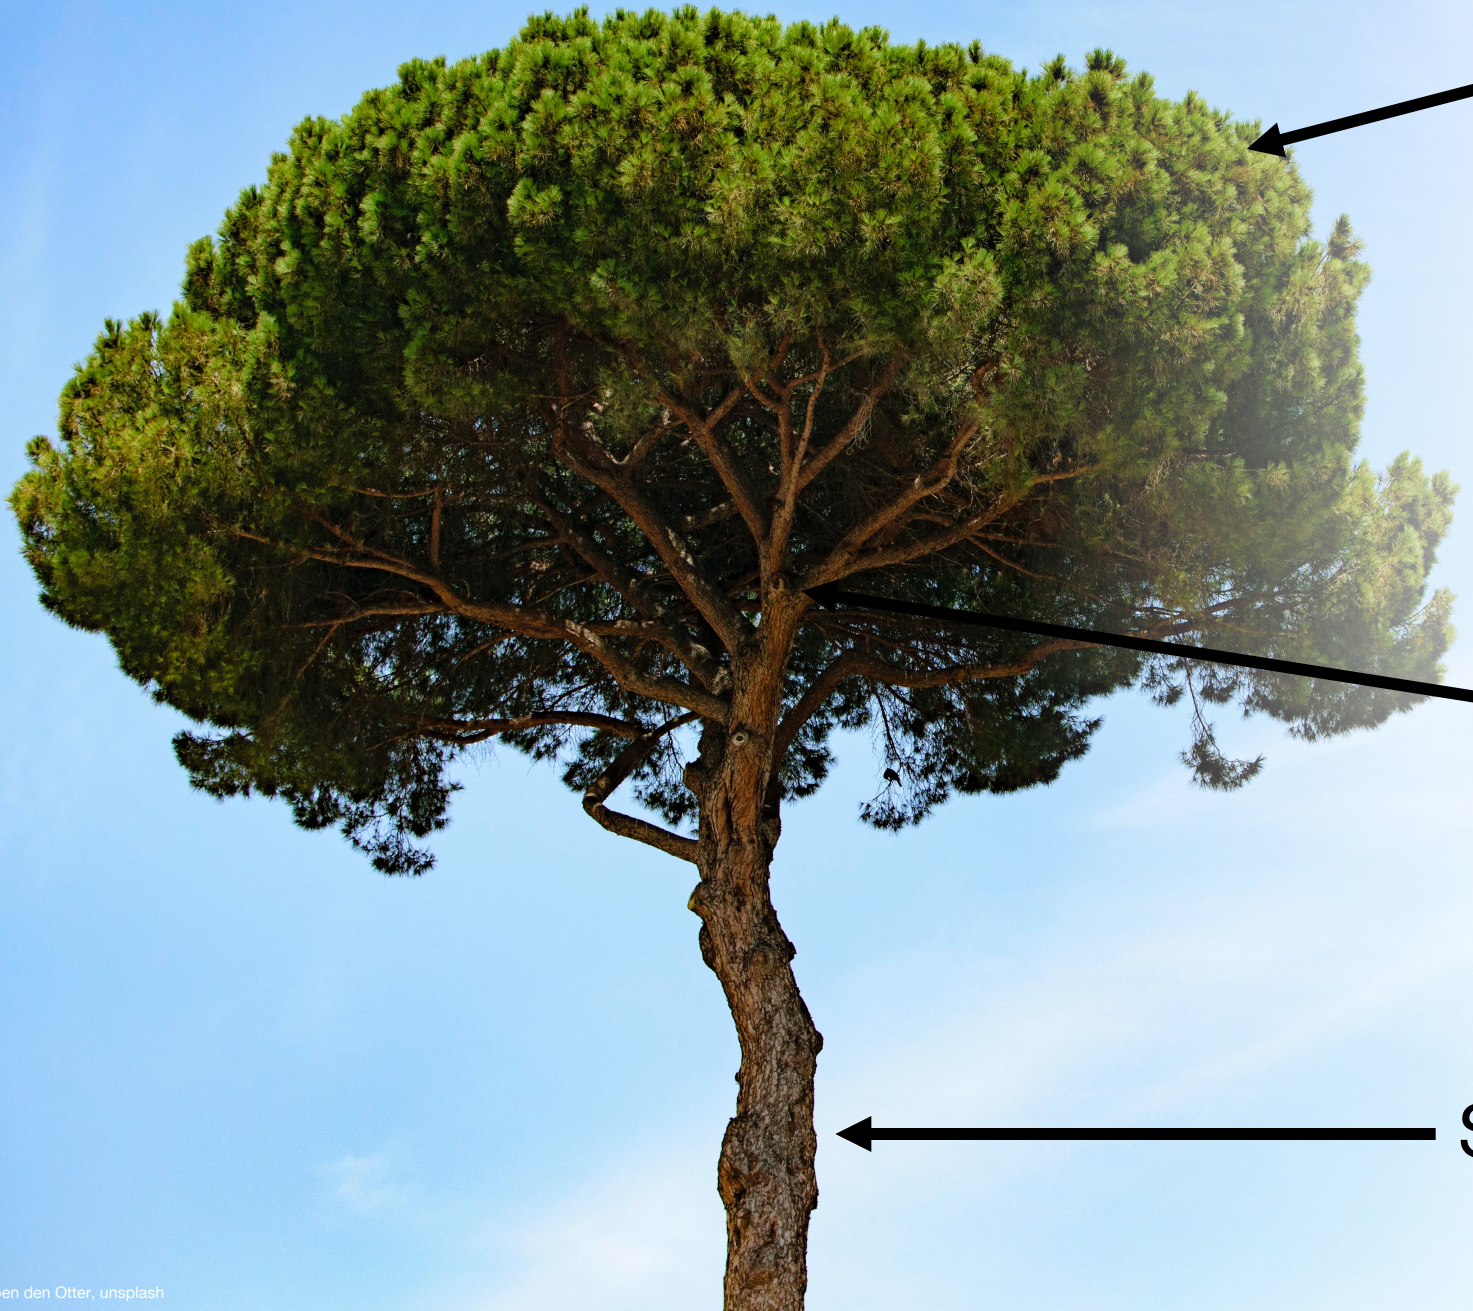

A wide-angle photograph of a dense forest of tall, dark green evergreen trees. The trees are packed closely together, creating a thick canopy. The sky above is a uniform, overcast grey, providing a stark contrast to the dark green of the foliage. The overall mood is serene and somewhat somber due to the lack of sunlight.

# Bäume

Laubbäume

Nadelbäume

Baumkrone und  
Blätter

Zweige

Stamm und Rinde